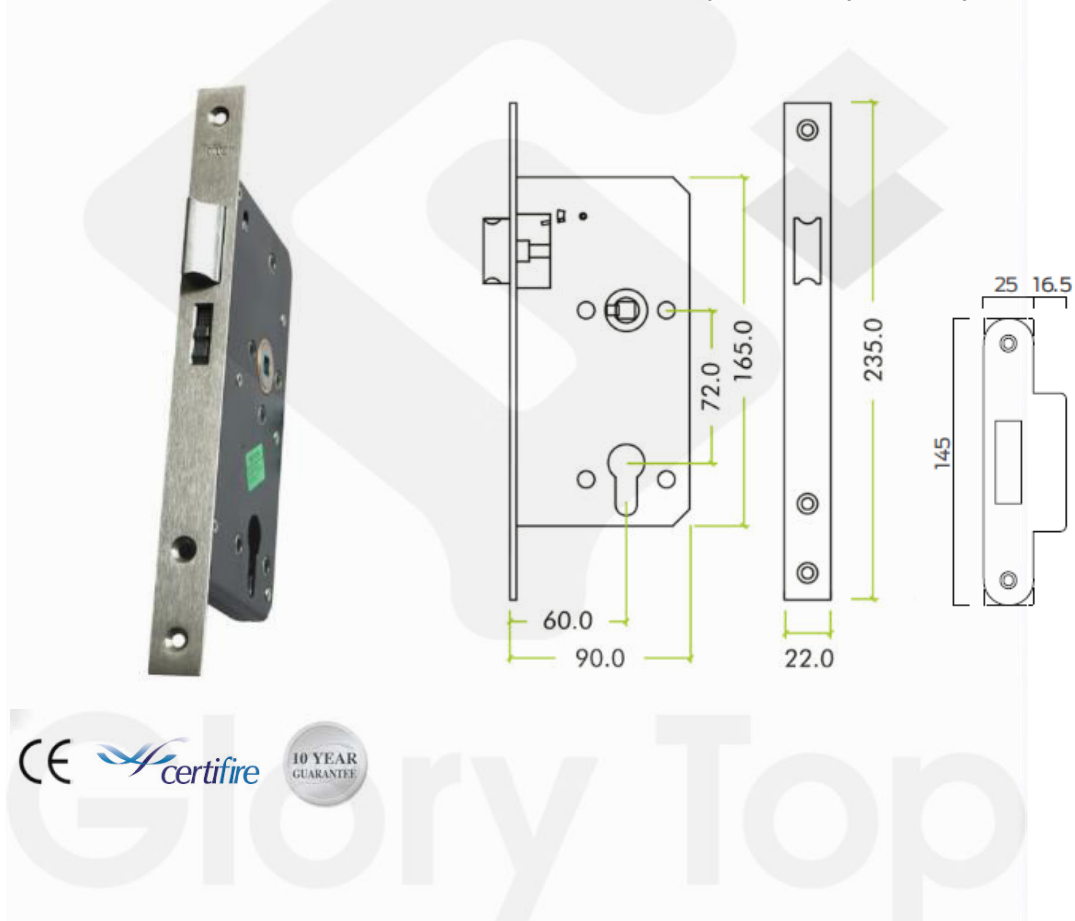

Product

5550.60.S.SS

Description

mortise euro-profile cylinder operated nightlatch lockcase 60mm backset, with latchbolt hold back function, BSEN1634-1 up to 120mins fire rating for wooden doors, Grade 316 stainless steel forend. CE marked. Certifire approved, 30 degree follower action for firm positive opening and with follower springing suitable for high frequency application, positive follower angle (1 degree) reduces the effect of wear which can lead to lever drop. 10-year factory warranty.

Remarks:

Remark

Product Details

Brand	Briton	Dimension	-
Materials	Satin	Country of Origin	UK
Finish	Grade 316 Stainless Steel Finish		

* Information provided above is for reference only and is subject to change without prior notice.