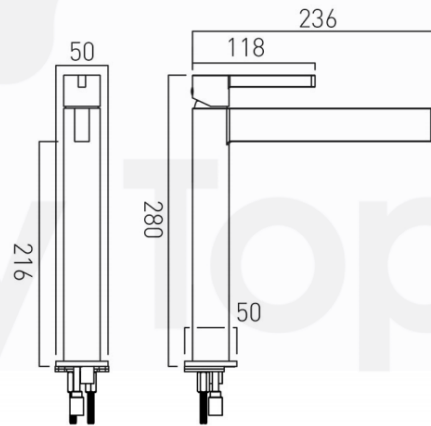

Edit – Basin Mixer

VADO

Product

EDI-100E/SB-C/P

Description

'Edit' chrome plated deck mounted single lever extended basin mixer with WELS Grade 1 label.

Remarks :

Min. operating pressure : 1.0 bar MP

Guarantee : 12 year guarantee

Flow regulator fitted as standard

Smooth bodied without waste

Product Details

Brand	VADO	Dimension	As shown
Materials	Brass	Country of Origin	United Kingdom (UK)
Finish	Chrome Plated	WELS	Grade 1 (TM 17-0117)
Expiry Date :	30 November, 2021	WSD Ref. No.	B20170055
		WRAS No.	1611318