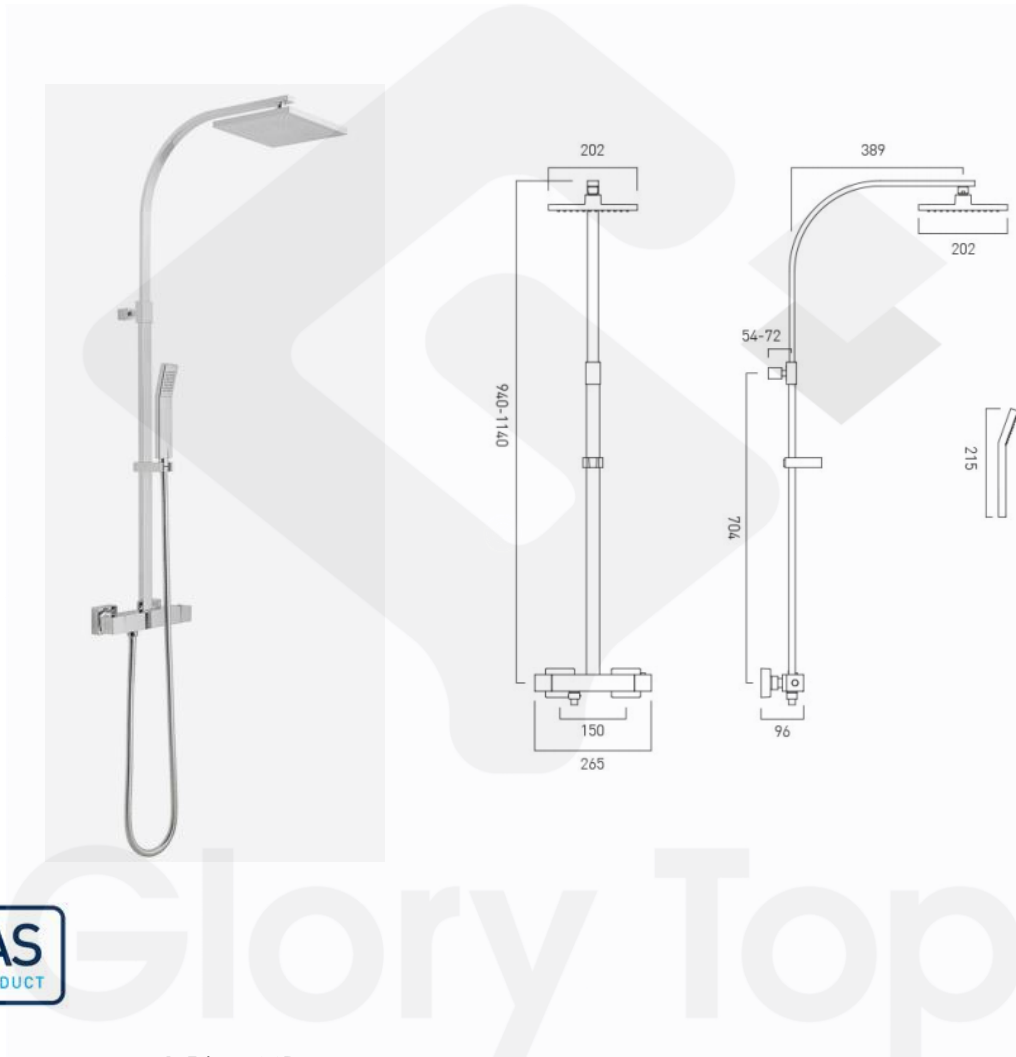

Shower Column

VADO

Product

VEL-149RRK-SQ-CP

Description

'Velo' chrome plated surface mounted thermostatic shower mixer with square overhead rainshower and single function hand shower set, integrated diverter and rigid riser.

Remarks:

Min. operating pressure : 1.5 bar MP
 Flow rate at 3 bar pressure :
 Handset: 13 l/min
 Head Shower: 9 l/min

Product Details

Brand	Materials	Finish	WRAS No.	Dimension	Country of Origin	WSD Ref. No.	Expiry Date
VADO	Brass	Chrome Plated	-	As Shown	United Kingdom (UK)	-	-