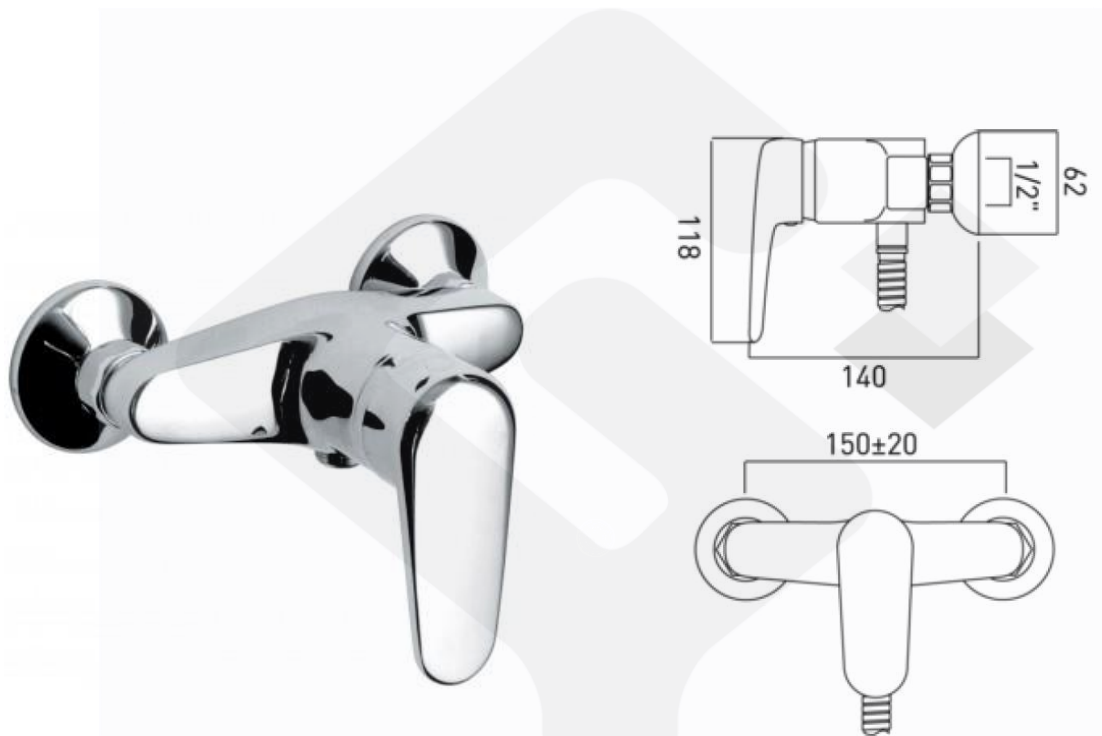

Chelsea – Shower Mixer

VADO

Product

CHE-149-C/P

Description

'Chelsea' chrome plated exposed type single lever shower mixer

Glory Top

Remarks:

Min. operating pressure : 0.2 bar LP
Flow rate at 3 bar pressure : 27 l/min
Ceramic cartridge CAR-K40A
3/4" x 1/2" x 40mm eccentrics

Product Details

Brand	VADO	Country of Origin	United Kingdom (UK)
Materials	Brass	WSD Ref. No.	C20170224
Finish	Chrome Plated	Expired Date	6 March, 2022
		Dimension :	As shown