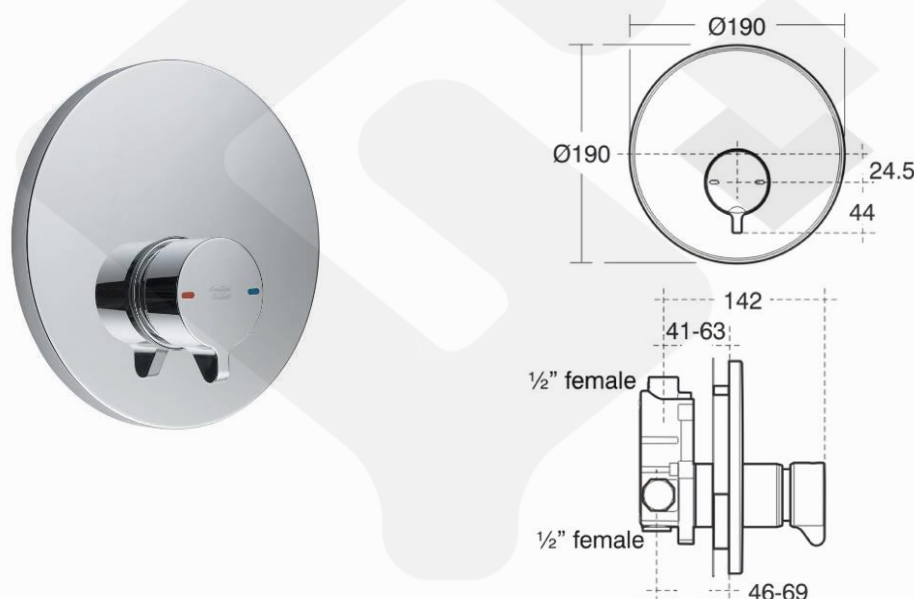

Concealed Shower Mixer

Armitage
Shanks

Product

B8265AA

Description

'Avon 21' chrome plated concealed type self-closing push button shower mixer.

Remarks:

DDA compliant

Adjustable time delay for automatic shut off with non-concussive action to avoid water hammer.

Designed to be supplied with pre-mixed water via a thermostatic blending valve.

Flow rate 6 Litres per minute @ 1 bar.

Product Details

Brand	Armitage Shanks	Dimension	As Shown
Materials	Brass	Country of Origin	United Kingdom (UK)
Finish	Chrome plated	WELS	-
		WSD Ref. No.	B20180016
		Expiry Date	30 September 2022

* Information provided above is for reference only and is subject to change without prior notice.