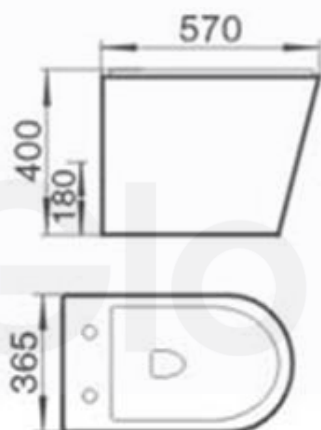

Product

ST1-006

Description

Vitreous china back-to-wall WC with p-trap outlet, plastic soft closing seat and cover, and L fixing bracket.

Remarks

Product Details

Brand	Purique	Dimension	570 x 365 x 400 mm
Materials	Vitreous China	Country of Origin	PRC
Finish	White	WSD Ref. No.	