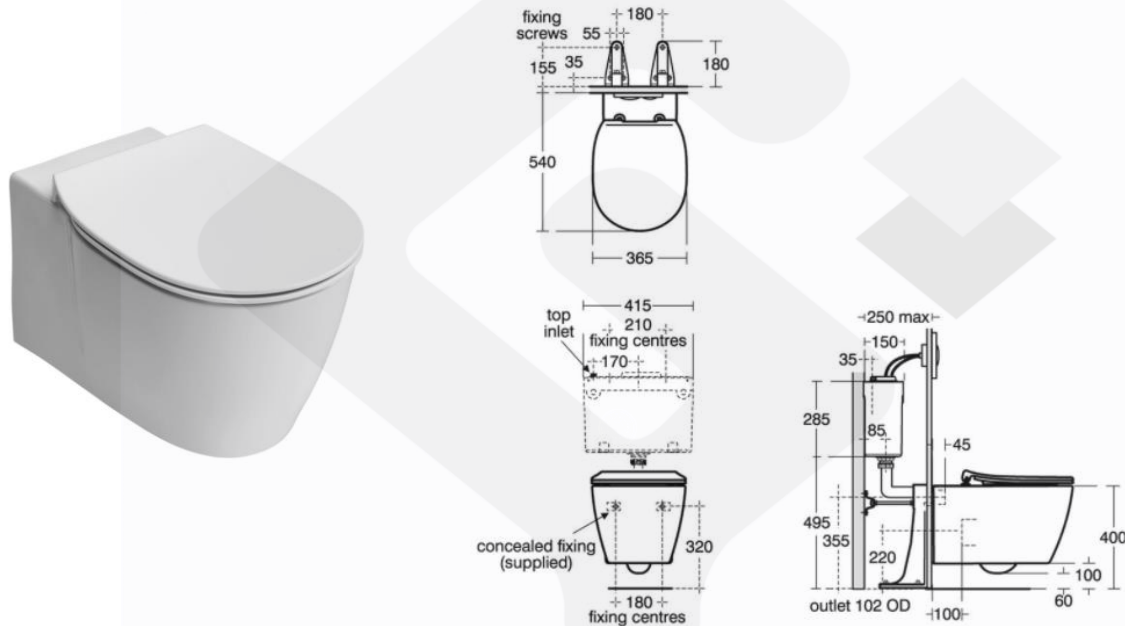

Product

E047301 - WC Bowl
E772501 - Seat & Cover

Description

"Concept' vitreous china wall hung wash down WC with horizontal outlet and 'AquaBlade' flushing rim, 3/4.5L dual flush design, with plastic slim design seat & cover.

Remarks:

Vitreous china to BS3402. WC pan to BS EN 997 and BS EN 33. AquaBlade™ Technology gives a superior flush performance every time. With no overhanging rim, the water flows from the very top of the bowl rinsing 95% of the area beneath.

Product Details

Brand	Ideal Standard	Dimension	540 x 365 x 340mm
Materials	Vitreous China	Country of Origin	United Kingdom (UK)
Finish	White	WELS	WC 20-0033 (Grade 1)

* Information provided above is for reference only and is subject to change without prior notice.