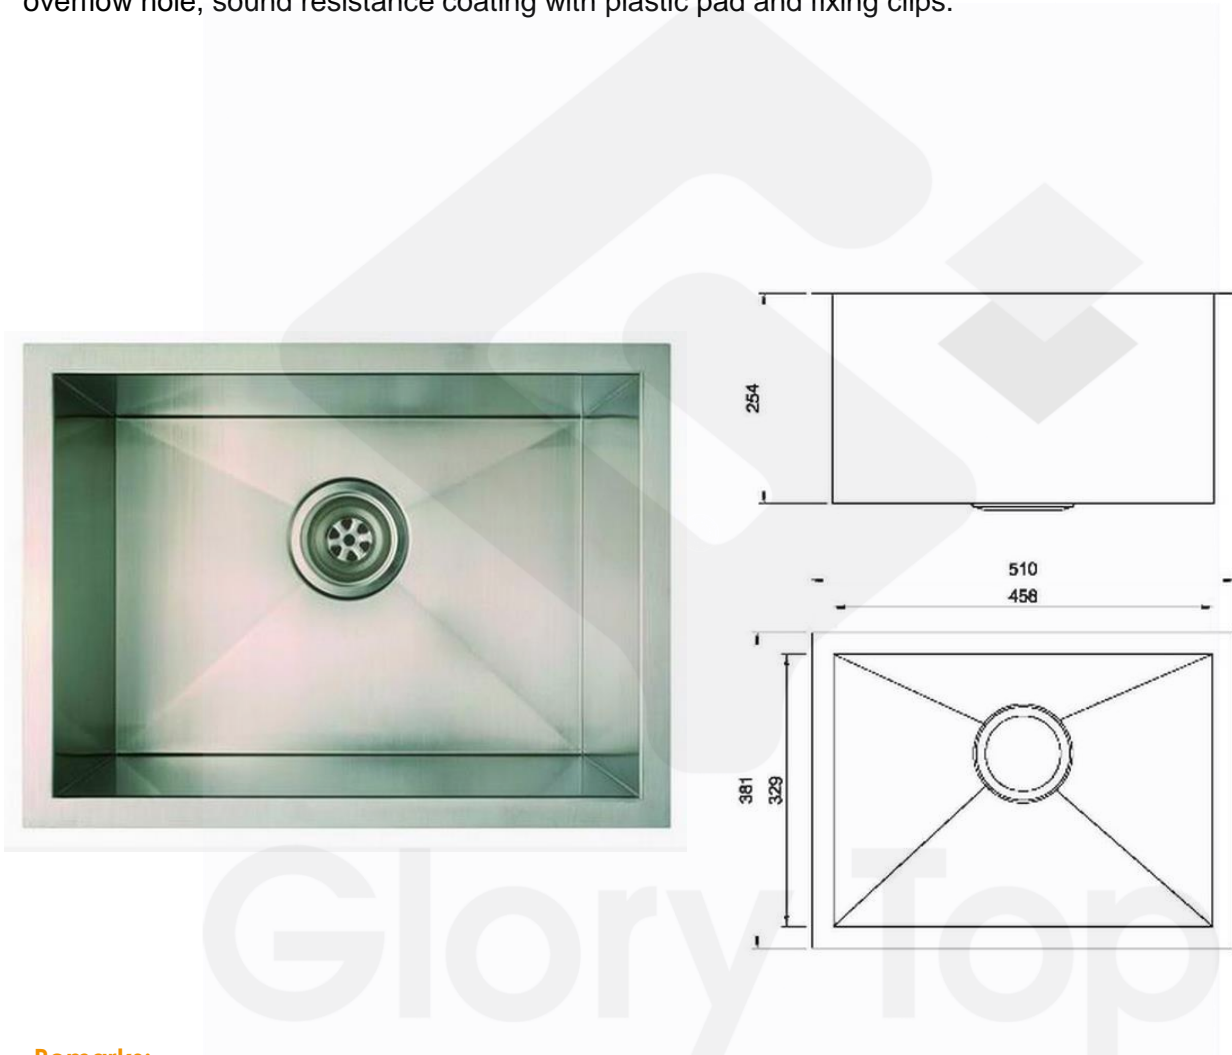

Product

12S2015

Description

Stainless steel Grade 304 insert single bowl square sink, c/w waste fittings, overflow hole, sound resistance coating with plastic pad and fixing clips.

**Remarks:**

1.2mm materials thick

Product Details

Brand	GTB	Dimension	381mm x 510mm x 254mm
Materials	Stainless Steel	Country of Origin	HK
Finish	Satin	WELS	-
		WSD Ref. No.	-
		Expiry Date	-

* Information provided above is for reference only and is subject to change without prior notice.