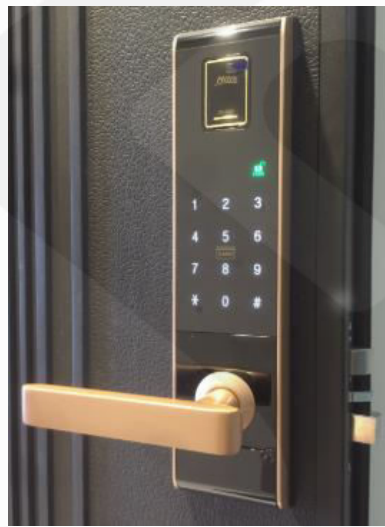

Product

MI-6800-GT

Description

Smart digital entrance lock with fingerprint sensor / PIN / card / key, 4-in-1 function, with outside key override, inside panic release lever handle, 4-12 pin entry, fingerprint with max. 100 user, max. 50 card user, with safety fire alarm, 4 x 1.5AA battery, DC powered, Black/ Gold colour. Tested to BSEN1634-1 standard for 120min fire rated door.

Glory Top

Remarks:

Remark

Product Details

Brand	Milre	Dimension	D28 x W76 x H306mm
Materials	-	Country of Origin	Korea
Finish	ABS Black/ Gold		

* Information provided above is for reference only and is subject to change without prior notice.