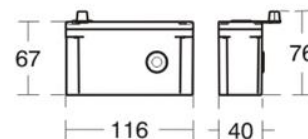

Sensorflow 21 – Urinal Sensor

Armitage Shanks

Product

A4854AA

Description

"Sensorflow 21" chrome plated panel mounted urinal sensor flush valve with plastic valve body, AC powered with safety transformer.

Glory Top

Remarks:

-

Product Details

Brand	Armitage Shanks	Dimension	As Shown
Materials	Brass	Country of Origin	United Kingdom (UK)
Finish	Chrome Plated	WELS	-
		WSD Ref. No.	-
		Expiry Date	-

* Information provided above is for reference only and is subject to change without prior notice.