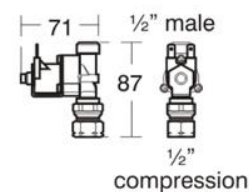

Sensorflow 21 – Urinal Sensor

Armitage Shanks

Product

A4854AA

Description

"Sensorflow 21" chrome plated panel mounted urinal sensor flush valve with plastic valve body, AC powered with safety transformer.

Glory Top

Remarks:

-

Product Details

Brand	Armitage Shanks	Dimension	As Shown
Materials	Brass	Country of Origin	United Kingdom (UK)
Finish	Chrome Plated	WELS	-
		WSD Ref. No.	-
		Expiry Date	-

* Information provided above is for reference only and is subject to change without prior notice.