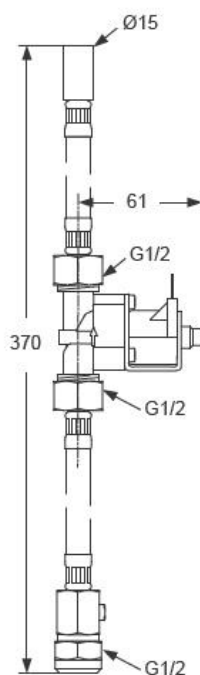

# Sensorflow 21 – Urinal Sensor

*Armitage Shanks*

## Product

A4854AA

## Description

"Sensorflow 21" chrome plated panel mounted urinal sensor flush valve with plastic valve body, AC powered with safety transformer.

Glory Top

## Product Details

<b>Brand</b>	Armitage Shanks	<b>Dimension</b>	As Shown
<b>Materials</b>	Brass	<b>Country of Origin</b>	United Kingdom (UK)
<b>Finish</b>	Chrome Plated	<b>WELS</b>	-
		<b>WSD Ref. No.</b>	-
		<b>Expiry Date</b>	-