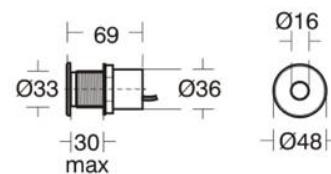

Sensorflow 21 – Urinal Sensor

Armitage Shanks

Product

A4854AA

Description

"Sensorflow 21" chrome plated panel mounted urinal sensor flush valve with plastic valve body, AC powered with safety transformer.

Glory Top

Remarks:

-

Product Details

Brand	Armitage Shanks	Dimension	As Shown
Materials	Brass	Country of Origin	United Kingdom (UK)
Finish	Chrome Plated	WELS	-
		WSD Ref. No.	-
		Expiry Date	-

* Information provided above is for reference only and is subject to change without prior notice.