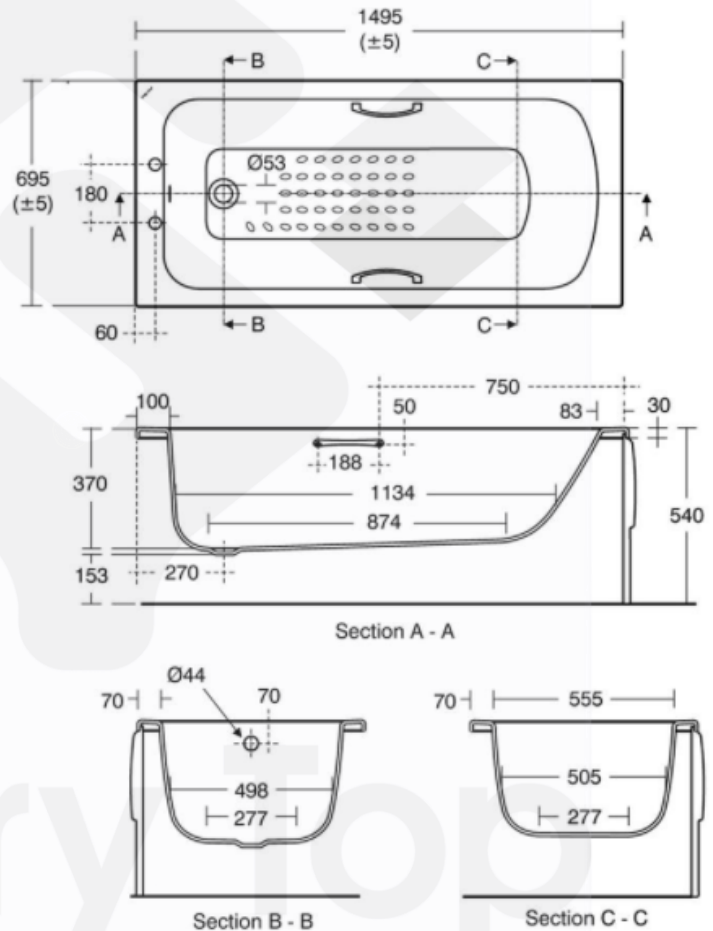

## Product

E028601 – Bathtub  
S8830AA - Waste Fittings

## Description

'Sandringham 21' Idealform drop in bathtub with 2 tapholes, with chrome plated grip handles, with chrome plated waste fittings and overflow.

## Remarks:

Conforms to BS 1390:1990, EN 14516.  
Optional with Apron:  
S1020(01): Sandringham 21 end bath panel 70cm  
S1017(01): Sandringham 21 front panel 150cm

## Product Details

<b>Brand</b>	Armitage Shanks	<b>Dimension</b>	As Shown
<b>Materials</b>	Acrylic	<b>Country of Origin</b>	United Kingdom (UK)
<b>Finish</b>	White	<b>WELS</b>	-
		<b>WSD Ref. No.</b>	-
		<b>Expiry Date</b>	-