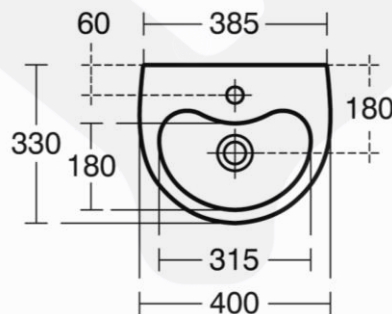

Contour 21 Splash Schools – Washbasin

Armitage Shanks

Product

S263501 – Basin
E015767 - Fixing Set

Description

'Contour 21 Splash Schools' vitreous china wall hung washbasin with one central taphole, overflow hole, with wall fixing set.

E0157 fixing bolts
(not supplied)

Product Details

Brand	Armitage Shanks	Dimension	As Shown
Materials	Vitreous China	Country of Origin	United Kingdom (UK)
Finish	White	WELS	-
		WSD Ref. No.	-
		Expiry Date	-