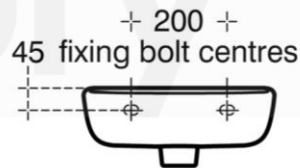

Contour 21 Splash Schools – Washbasin

Armitage Shanks

Product

S263501 – Basin
E015767 - Fixing Set

Description

'Contour 21 Splash Schools' vitreous china wall hung washbasin with one central taphole, overflow hole, with wall fixing set.

E0157 fixing bolts
(not supplied)

Product Details

Brand	Armitage Shanks	Dimension	As Shown
Materials	Vitreous China	Country of Origin	United Kingdom (UK)
Finish	White	WELS	-
		WSD Ref. No.	-
		Expiry Date	-