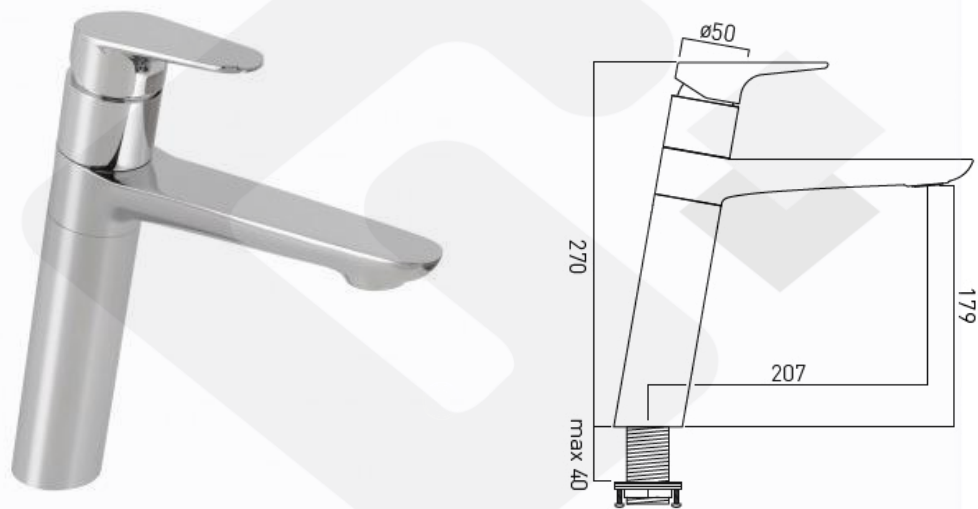

# Ascent – Basin Mixer

VADO

## Product

ASC-150-C/P - Sink Mixer

FR-100/5-A-PLA - Flow regulator

## Description

'Ascent' deck mounted single lever sink mixer with swivel spout with 207mm projection, with flow regulator of 5L/min, with 1/2" flexible hoses.

**Flow Rates**  
(for "mixed" measurements)

## Product Details

<b>Brand</b>	VADO	<b>Country of Origin</b>	United Kingdom (UK)
<b>Materials</b>	Brass	<b>WRAS No.:</b>	1610347
<b>Finish</b>	Chrome Plated	<b>WSD Ref. No.</b>	B20170096
		<b>Expired Date</b>	31 October, 2021