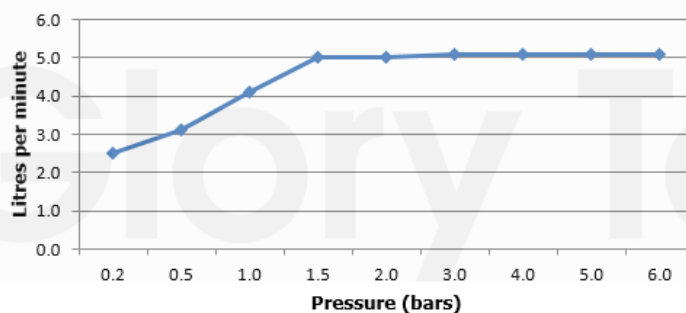

## Description

'Ascent' deck mounted single lever sink mixer with swivel spout with 207mm projection, with flow regulator of 5L/min, with 1/2" flexible hoses.

**Flow Rates**  
(for "mixed" measurements)