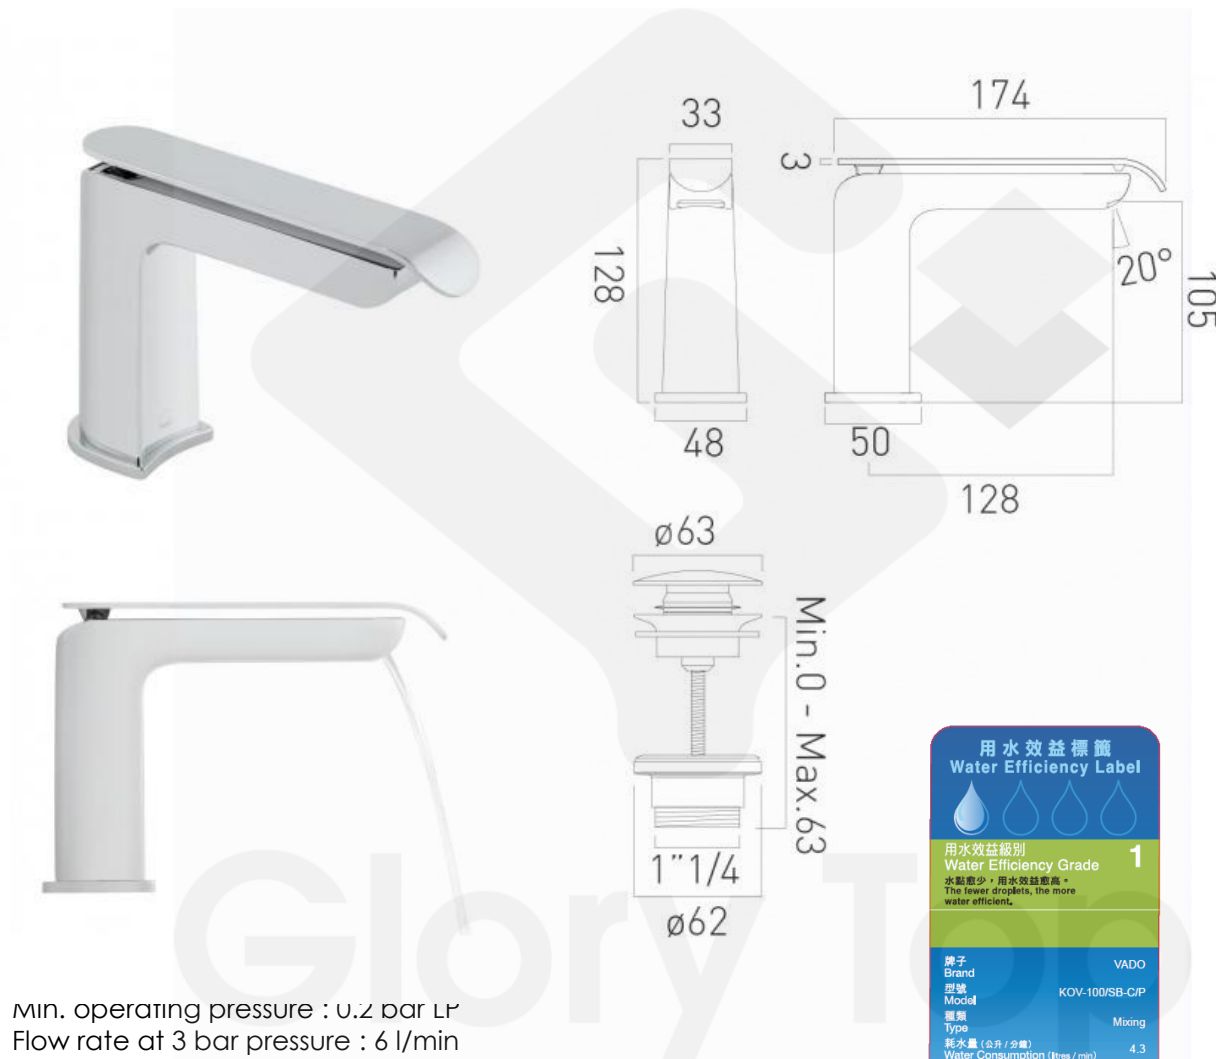

Basin Mixer

VADO

Product

KOV-100/SB-C/P

Description

'Kovera' chrome plated deck mounted single lever basin mixer, with 1/2" flexible hoses without waste fittings.

min. operating pressure : 0.2 bar LP
 Flow rate at 3 bar pressure : 6 l/min
 12 year guarantee
 Ceramic cartridge ST-231L/25-CAR
 2 x 1/2"nut x 550mm flexipipe connections
 Deck hole drill diameter 35mm

Product Details

Brand	VADO	Dimension	As Shown
Materials	Brass	Country of Origin	United Kingdom (UK)
Finish	Chrome Plated	WSD Ref. No.	B20170284
WRAS No.	1707303	Expiry Date	31 July, 2022
		WELS	TM 18-0240 (Grade 1)