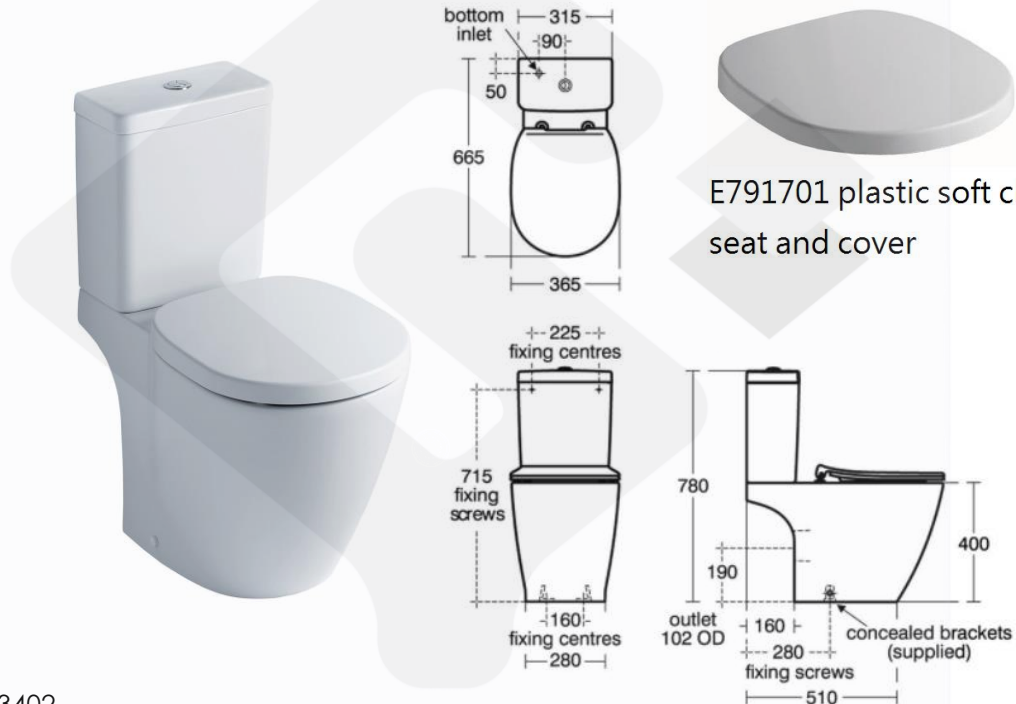

Product

E822901 - WC Bowl
E796901 - Cistern
E791701 - Seat & Cover

Description

'Concept' vitreous china close coupled wc pan with AquaBlade technology, horizontal outlet, cistern 4/2.6 litre dual flush valve bottom supply, with plastic soft closing toilet seat and cover.

E791701 plastic soft closing seat and cover

Remarks:

Vitreous china to BS3402
WC pan to BS EN 997 and BS EN 33
AquaBlade™ Technology gives a superior flush performance every time. With no overhanging rim, the water flows from the very top of the bowl rinsing 95% of the area beneath.

Product Details

Brand	Ideal Standard	Dimension	665 x 365 x 780mm
Materials	Vitreous china	Country of Origin	United Kingdom (UK)
Finish	White	WELS	WC 20-0042 (Grade 1)
		WSD Ref. No.	C20180471F / C20190318F
		Expiry Date	3 July, 2023 / 1 May, 2024