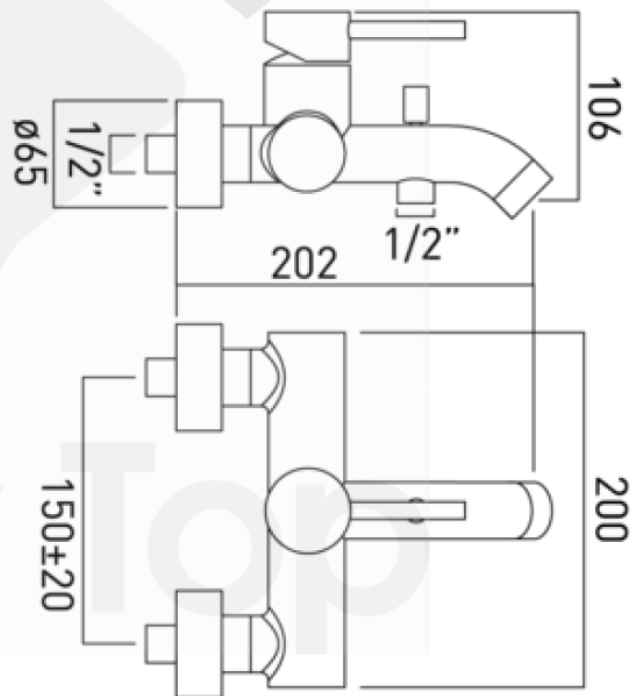

Zoo – Shower Mixer

VADO

Product

ZOO-123-C/P

Description

'Zoo' chrome plated exposed type single lever bath & shower mixer with diverter.

Remarks:

with water flow straightener and flow aerator, ceramic cartridge CAR-K40B. Working pressure up to 1.5MP

Product Details

Brand	VADO	Dimension	As Shown
Materials	Brass	Country of Origin	United Kingdom (UK)
Finish	Chrome Plated	WSD Ref. No.	-
WRAS No.	-	Expiry Date	-

* Information provided above is for reference only and is subject to change without prior notice.