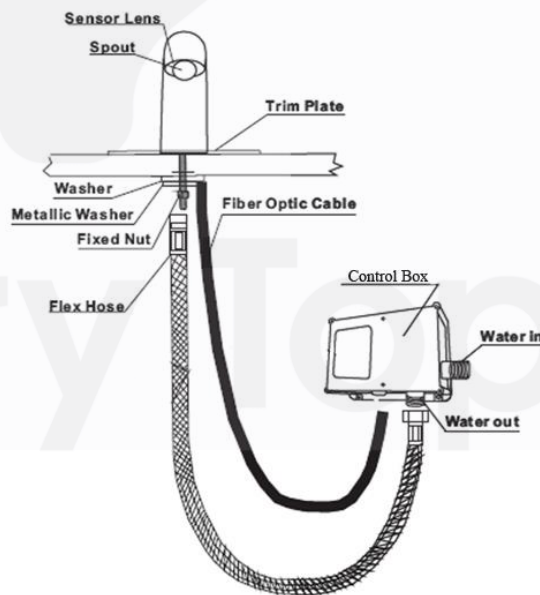

Deck Mounted Automatic Sensor Tap (AC Version)

GTB

Product

HD507AC

Description

Chrome plated deck mounted AC powered sensor basin faucet with control box & flexible supply pipe.

Remarks:

Remark

Product Details

Brand	GTB	Dimension	As Shown
Materials	Brass	Country of Origin	HK
Finish	Chrome Plated	WELS	- Grade 1 (TN 11 0001)
		WSD Ref. No.	- C20170662
		Expiry Date	- 10/04/2022

* Information provided above is for reference only and is subject to change without prior notice.