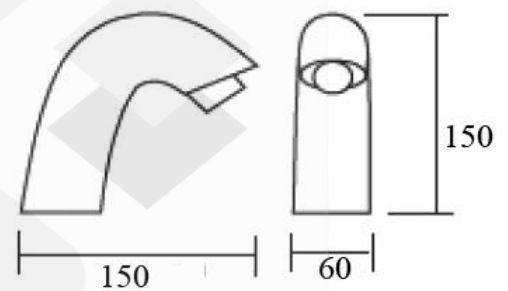

Deck Mounted Automatic Sensor Tap (AC Version)

GTB

Product

HD507AC

Description

Chrome plated deck mounted AC powered sensor basin faucet with control box & flexible supply pipe.

Remarks:

Remark

Product Details

Brand	GTB	Dimension	As Shown
Materials	Brass	Country of Origin	HK
Finish	Chrome Plated	WELS	- Grade 1 (TN 11 0001)
		WSD Ref. No.	- C20170662
		Expiry Date	- 10/04/2022

* Information provided above is for reference only and is subject to change without prior notice.