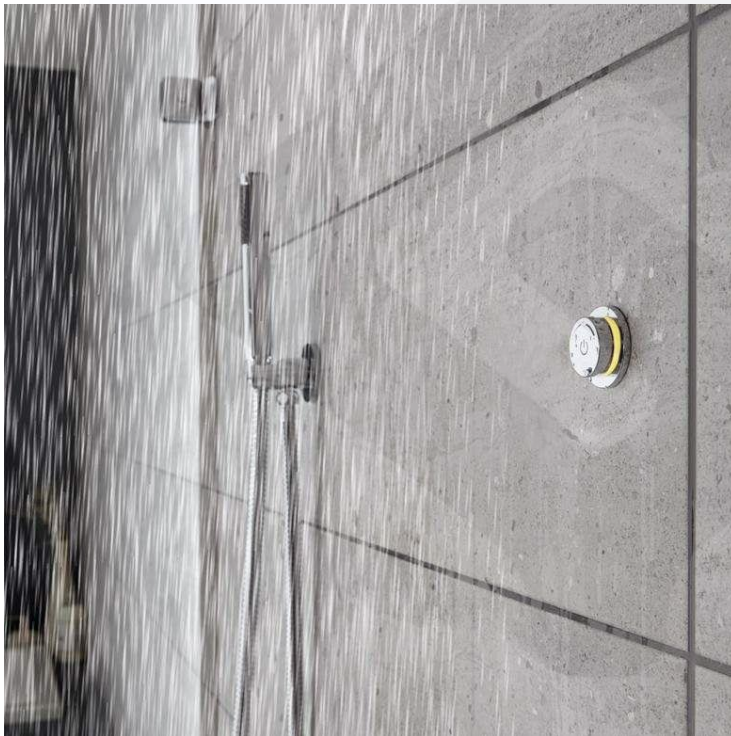

Outlet Shower Control

VADO

Product

DIA-1000

Description

'Sensori SmartDial' chrome plated concealed type smart control digital thermostatic shower mixer with one outlet.

Remarks:

Auto flushing function.

2 x 1/2" female inlets 1 x 1/2" male outlet

minimum operating pressure 1.0 bar MP

Product Details

Brand	VADO	Dimension	As Shown
Materials	Brass	Country of Origin	United Kingdom (UK)
Finish	Chrome Plated	WELS	-
		WSD Ref. No.	-
		Expiry Date	-