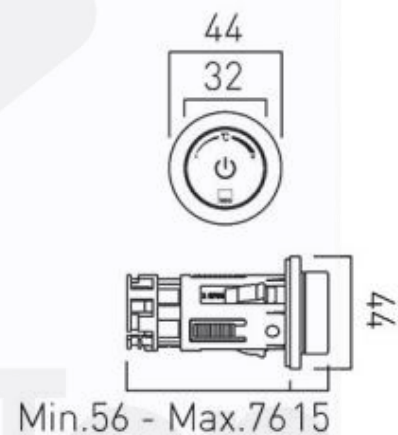

Outlet Shower Control

VADO

Product

DIA-1000

Description

'Sensori SmartDial' chrome plated concealed type smart control digital thermostatic shower mixer with one outlet.

Remarks:

Auto flushing function.

2 x 1/2" female inlets 1 x 1/2" male outlet

minimum operating pressure 1.0 bar MP

Product Details

Brand	VADO	Dimension	As Shown
Materials	Brass	Country of Origin	United Kingdom (UK)
Finish	Chrome Plated	WELS	-
		WSD Ref. No.	-
		Expiry Date	-