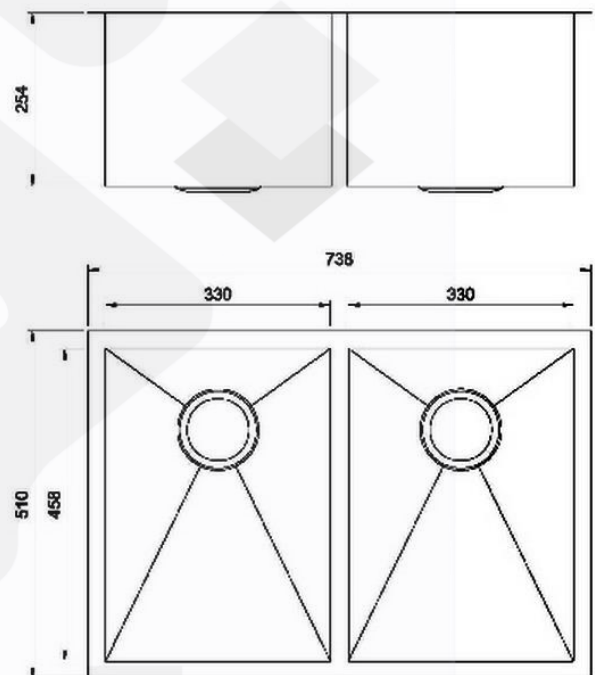

Product

12D2920B

Description

Stainless steel grade 304 tailor made double bowl undermounted sink, c/w waste fittings

**Remarks:**

Remark

Product Details

Brand	GTB	Dimension	738mm(L) x 510mm(W) x 254mm(D)
Materials	Stainless Steel	Country of Origin	HK
Finish	Satin	WELS	-
		WSD Ref. No.	-
		Expiry Date	-